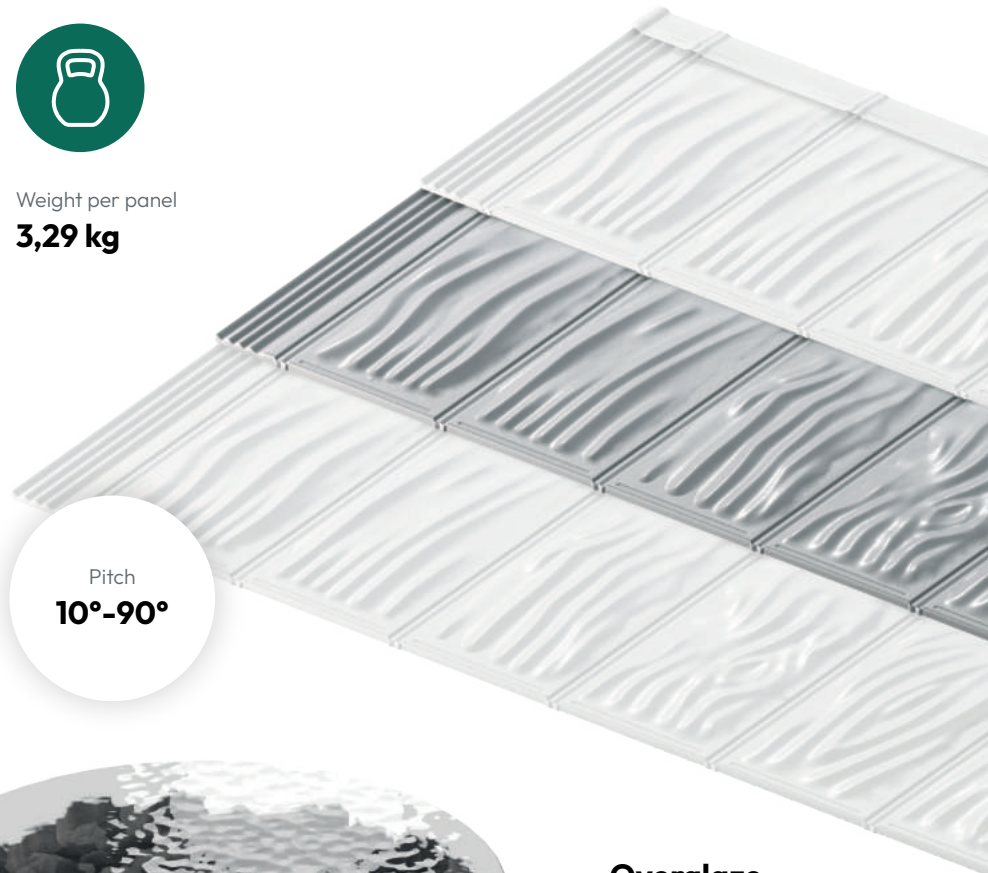

Size - overall (mm)  
**1330 x 430**

Size - cover (mm)  
**1230 x 375**

Tiles per m<sup>2</sup>  
**2,17 pcs**

Roof cover  
**0,46 m<sup>2</sup>**

Weight per panel  
**3,29 kg**

## Easy installation

handling and cutting  
are easy, perfect  
for reroofing

Pitch  
**10°-90°**