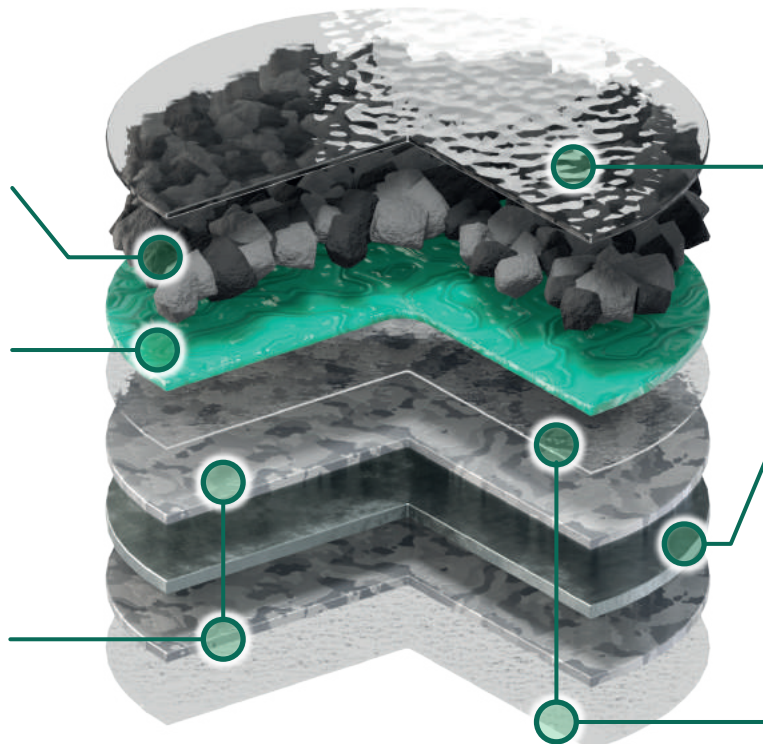

Special Aluminium-Zinc alloy

55% aluminum, 43,4% zinc
and 1,6% silicon

Overglaze

"Water wet" gloss and
resistance to physical
damage

Steel 0,41 mm

Durable, rigid, lightweight
steel core

Transparent Acrylic Coating

Enhances adhesion of
subsequent topcoats

IKO Metals Europe NV

Michielenweg 3,
3700 Tongeren, Belgium

(+32) 12 24 18 01

info.europe@ikometales.com

[Metrotile.Europe](https://www.facebook.com/Metrotile.Europe)